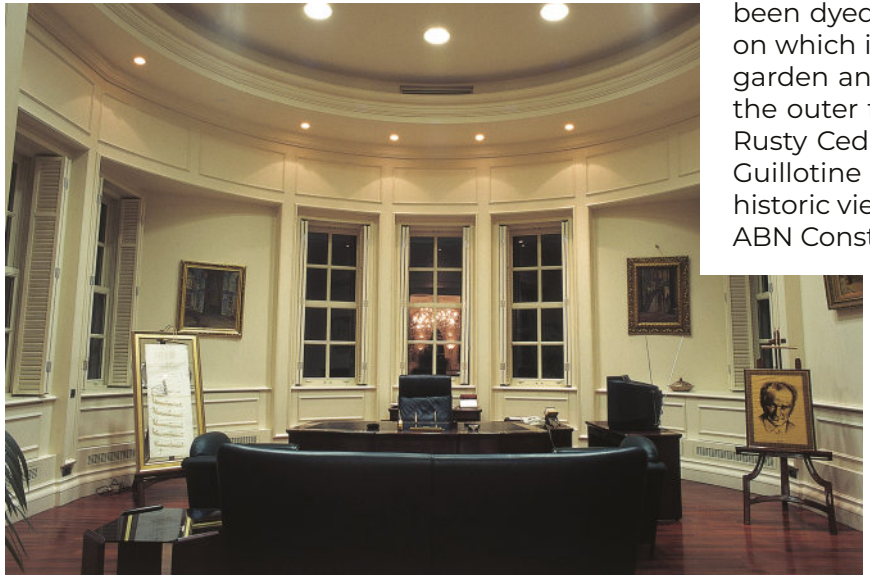

Bayraktar Holding headquarters was constructed for II. Selim and it has the feature of being the first building which has been dyed from the outer face. It gave its name to the Street on which it is constructed. A total area of 10.000 m2 in a great garden and its outer face still keeps its historical features. On the outer face renovation was made using imported massive Rusty Cedar stand. Window wood Works were changed with Guillotine type which is the Ottoman style, in order to keep historic view. Lacquered varnishing renovations were made by ABN Construction in a time period of 2 months.