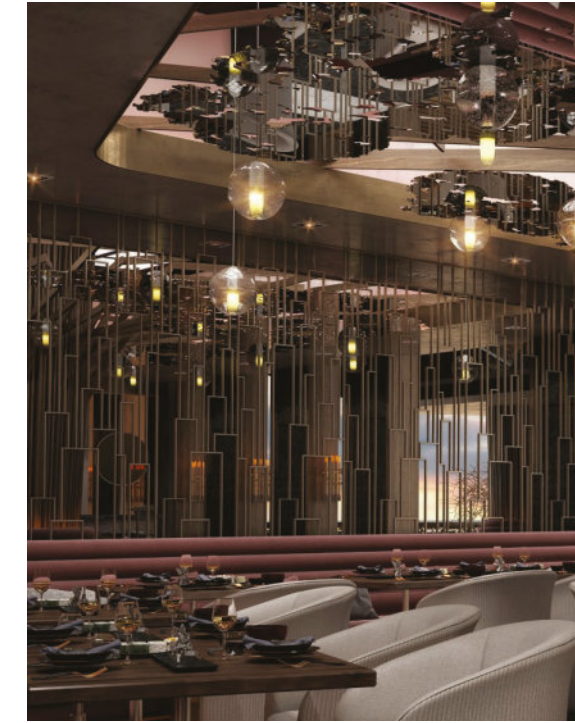

Location : Venezuela
What We Did : Design Project, Fit Out Works, Fixed Furniture, Movable Furniture, Turn Key
Year: 2020