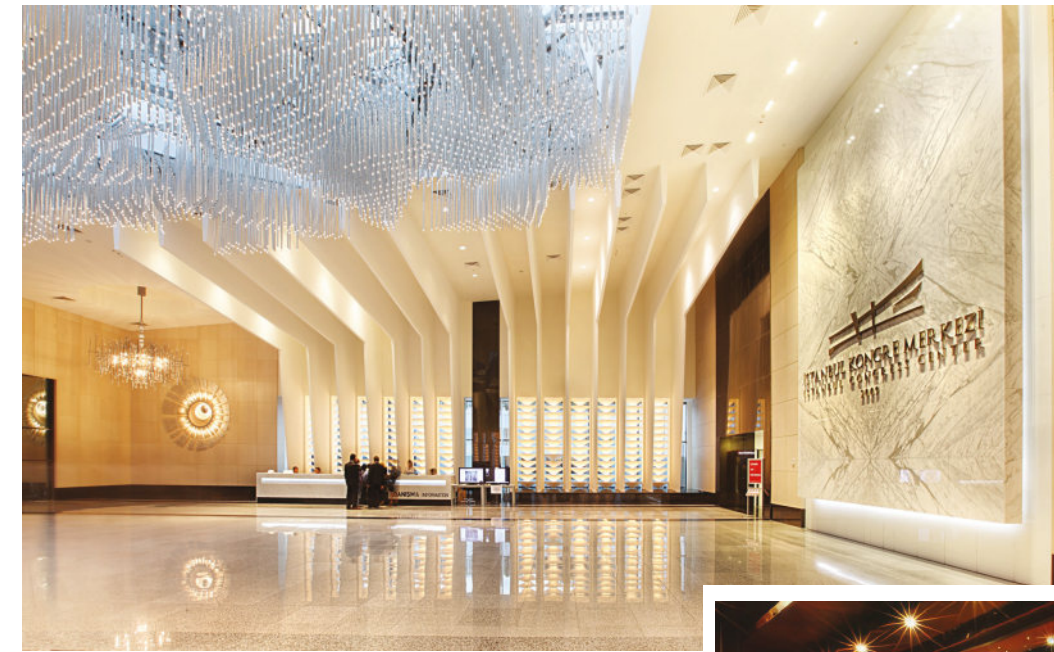

SOCIAL BUILDINGS

PALACE OF PEACE
HARBIYE CONGRESS CENTER
CONVENTION CENTER BAKU
BİLKENT INTEGRATED HEALTH CAMPUS
ÖZ SAĞLIK - İŞ UNION
CONSTITUTIONAL COURT
AL QUBBE
TAVACI RECEP USTA - QATAR
COCO THAI LOUNGE & RESTAURANT

Location : Kazakhstan
What We Did : Design Project, Fit Out Works
Year: 2006

The Pyramid built in Astana, the Capital City of Kazakhstan, fits into a cube measuring 62 meters on each side. It is intended to be a monument to interfaith discussion and dialogue. Steel, Stone and Glass are the three materials characterising the Project. Its base is a podium, also square measuring 96 meters on each side, which serves two functions: Increasing the Pyramid's height and containing 1500 seats Auditorium. The Project ended in 4 months.