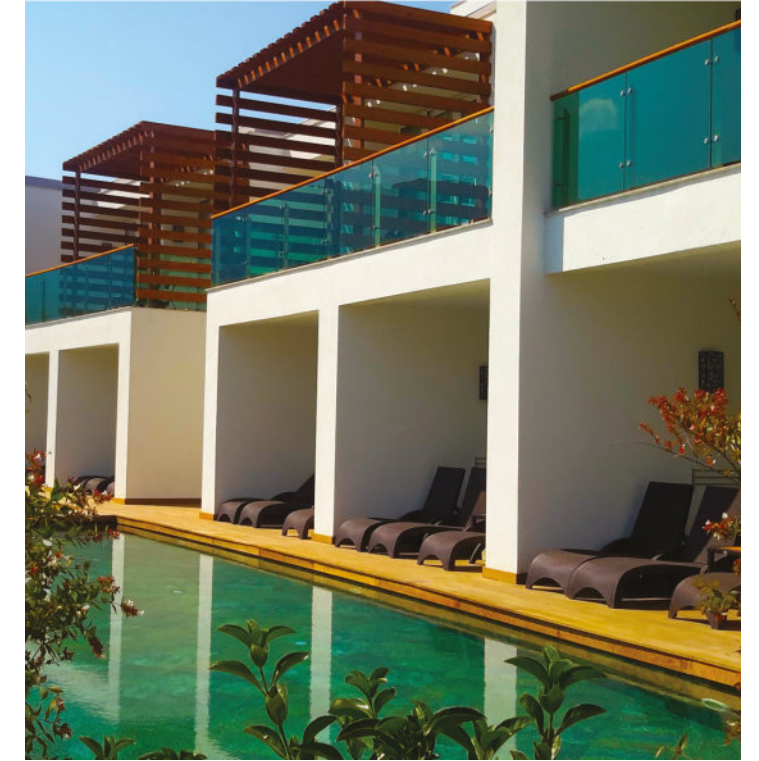

Location : Turkey
What We Did : Wooden Flooring -
Wooden Decoration
Year: 2004