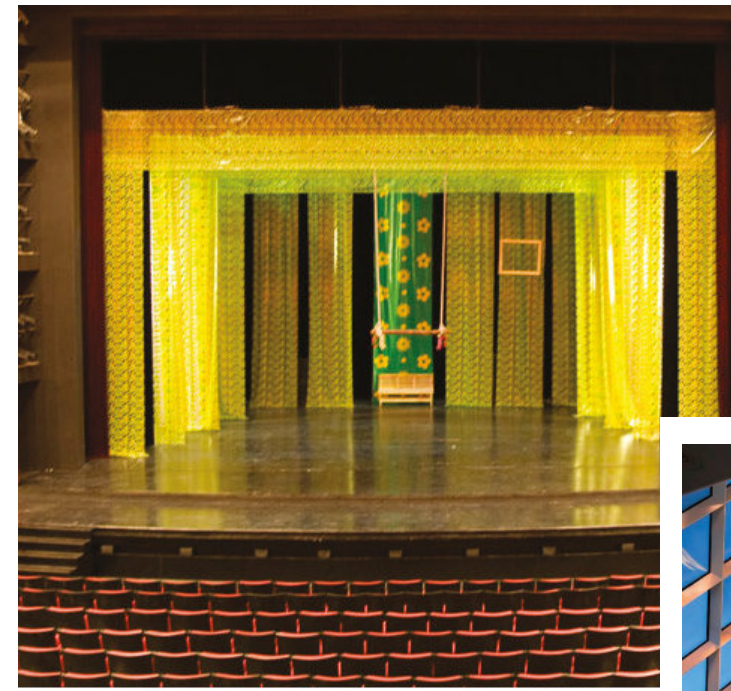

Location : Kazakhstan
What We Did : Design Project, Fit Out Works
Year: 2006

The Pyramid built in Astana, the Capital City of Kazakhstan, fits into a cube measuring 62 meters on each side. It is intended to be a monument to interfaith discussion and dialogue. Steel, Stone and Glass are the three materials characterising the Project. Its base is a podium, also square measuring 96 meters on each side, which serves two functions: Increasing the Pyramid's height and containing 1500 seats Auditorium. The Project ended in 4 months.